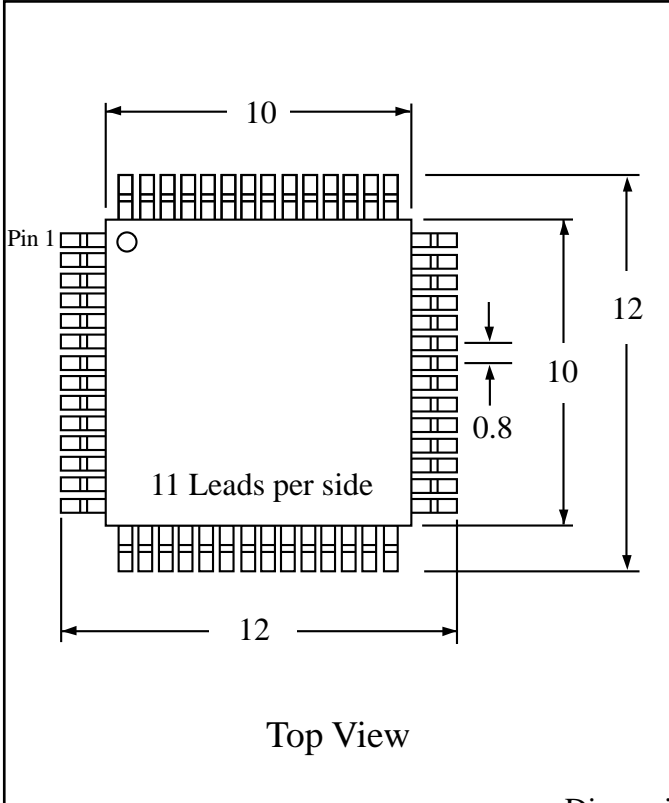

Part # **LQFP44T30-2.0**
 Leads **44** Pitch **0.8mm**
 Body Size **10mmSQ**

Dwg LQ44P8.pdf

TopLineTM

Tel 1-714-898-3830

info@toplinedummy.com

Dimensions = mm