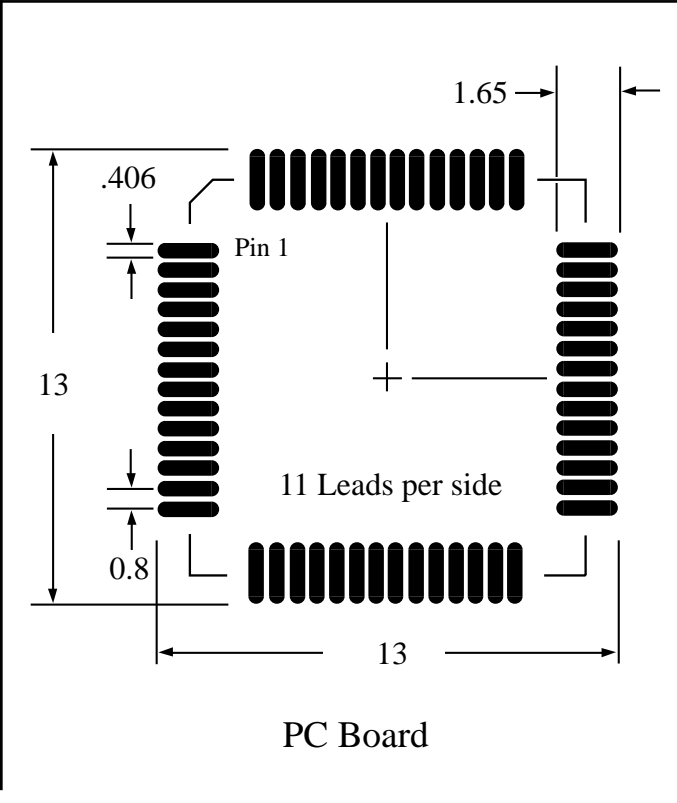

Part # **LQFP44T30-2.0**
 Leads **44** Pitch **0.8mm**
 Body Size **10mmSQ**

Dwg LQ44P8.pdf

TopLineTM

Tel 1-714-898-3830

info@toplinedummy.com

Dimensions = mm