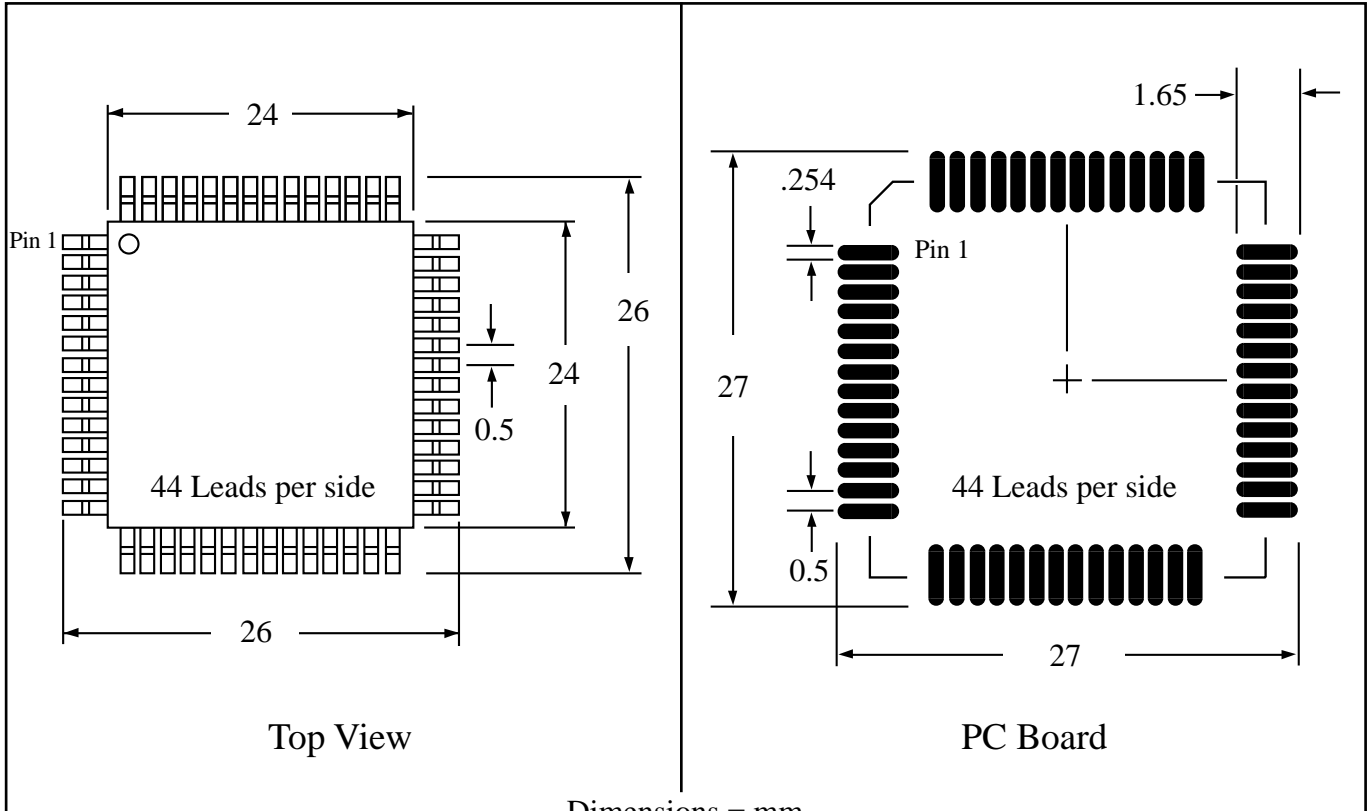

Part # **LQFP176T19.7-2.0**  
 Leads **176** Pitch **0.5mm**  
 Body Size **24mmSQ**

**TopLine**<sup>TM</sup>  
 Tel 1-714-898-3830  
 info@toplinedummy.com

Dwg LQ176P5.pdf

Dimensions = mm